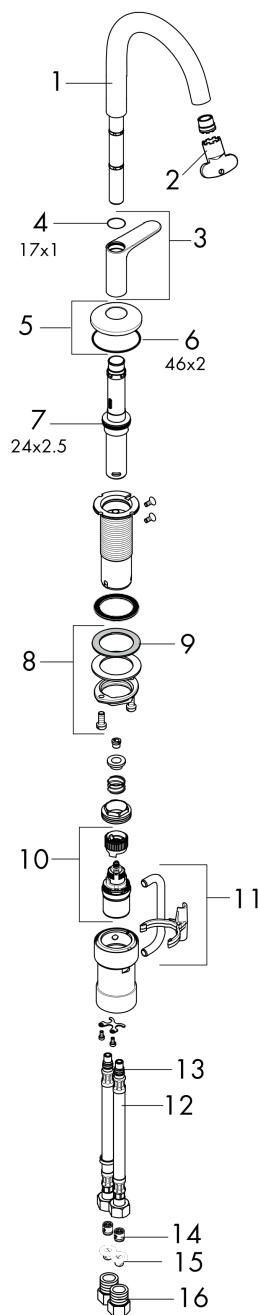

**AXOR One**  
**Single-Hole Faucet Select 260, 1.2 GPM**  
Finishes : **chrome**    Part no. : **48030001**

## Exploded drawing

Year of production: >08/21

**AXOR One**  
**Single-Hole Faucet Select 260, 1.2 GPM**  
 Finishes : **chrome**    Part no. : **48030001**

## Spare parts list

Year of production: >08/21

Pos.		Part no.	Price	PU
1	spout cpl.	94237000	-	1
2	special tool	98987000	-	1
3	handle	94239000	-	1
4	-	94259000	-	1
5	escutcheon	93998000	-	1
6	O-Ring 46x2	98195000	-	1
7	O-ring 24x2,5	98145000	-	1
8	fixing set (Ø 32)	13961000	-	1
9	lever collar	97548000	-	1
10	cartridge, assy	92529000	-	1
11	connection angel	94262000	-	1
12	connection hose 450 mm M8x0,75 G3/8	93405000	-	1
13	O-ring 7x1,5	98422000	-	1
14	non return valve DW 10	96456000	-	1
15	filter packing	95291000	-	1
16	adapter for connection hose	88802000	-	1